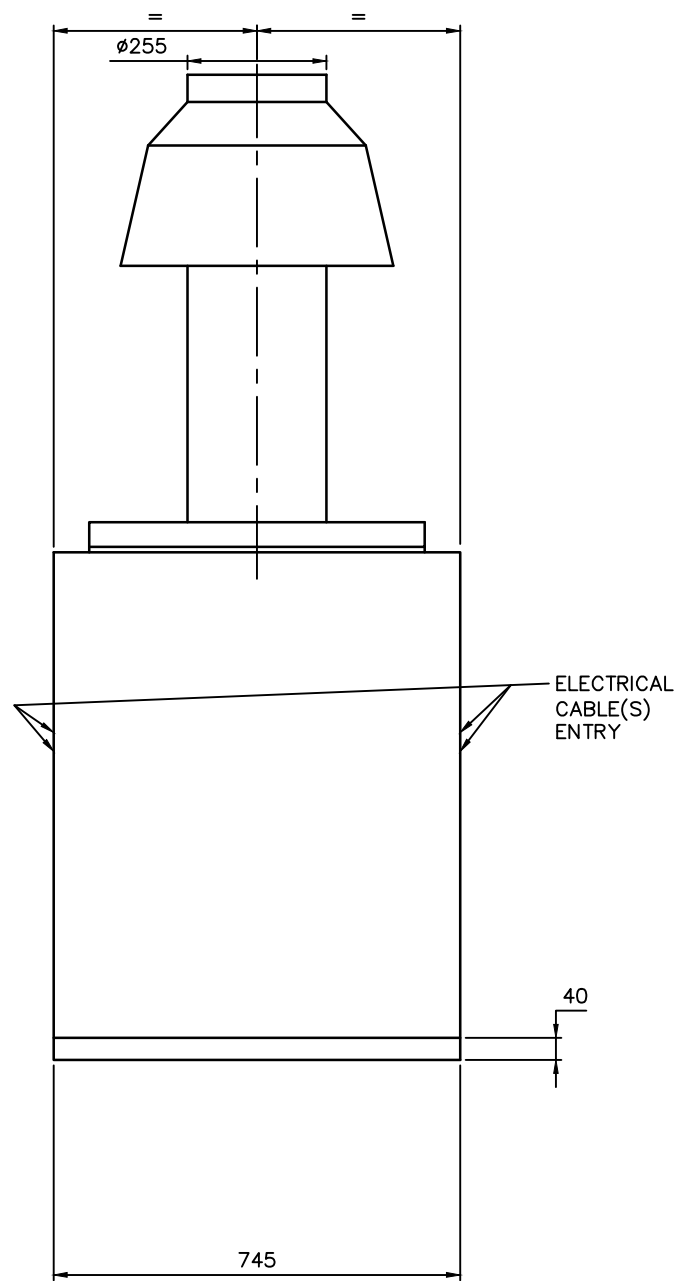

LEFT SIDE

FRONT

**RAYPAK WATER HEATER INDOOR MODEL B0430/ID**