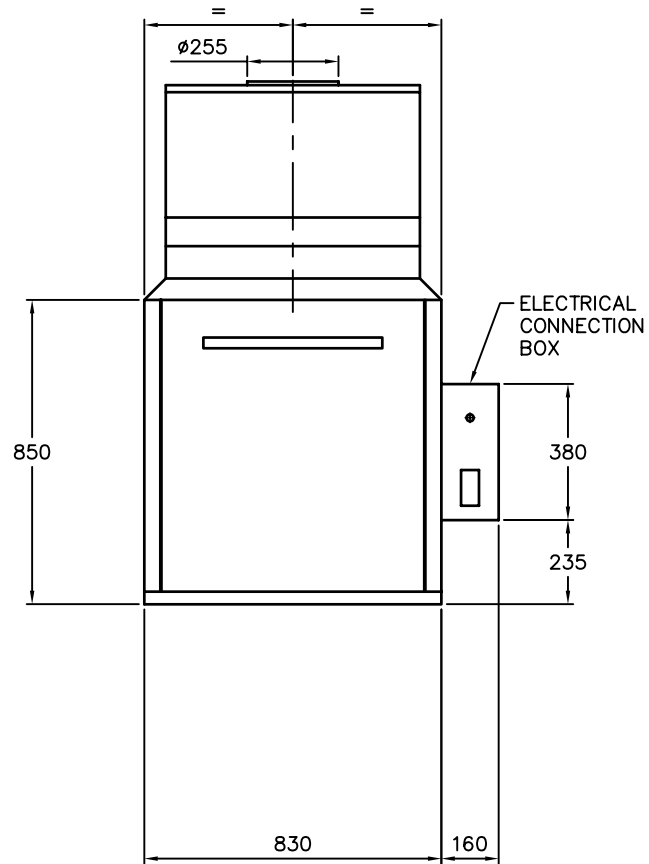

LEFT SIDE

FRONT

RAYPAK WATER HEATER INDOOR MODEL B0538/ID