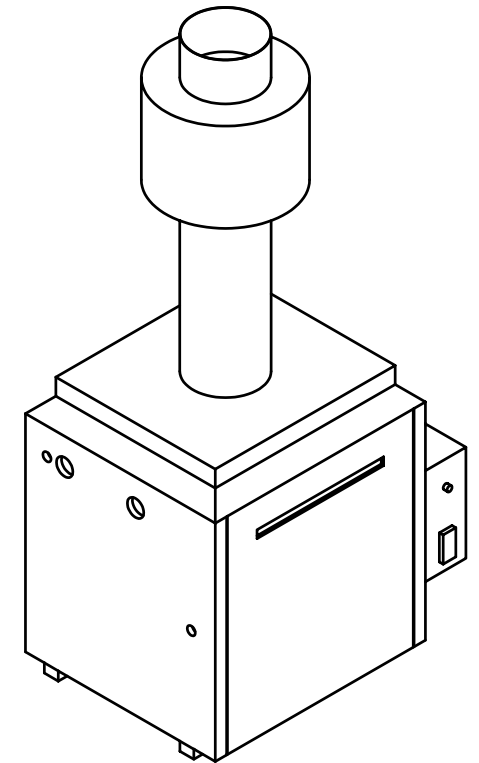

LEFT SIDE

FRONT

RAYPAK WATER HEATER OUTDOOR MODEL B0538/HWT