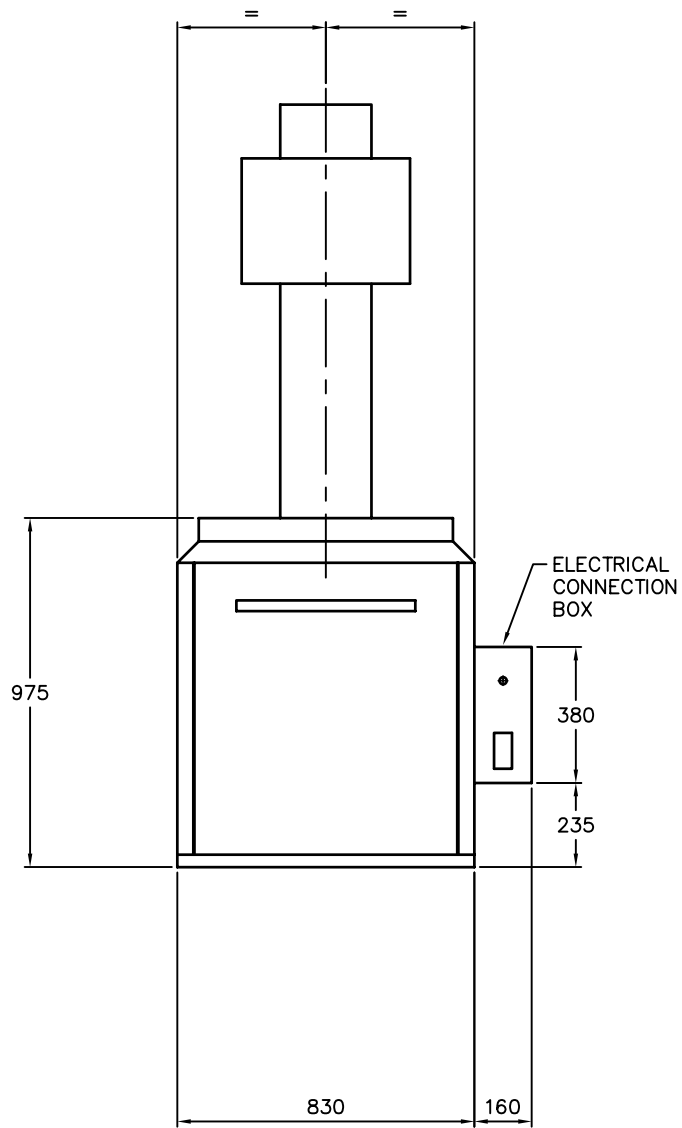

LEFT SIDE

FRONT

RAYPAK WATER HEATER OUTDOOR MODEL B0538/HWT