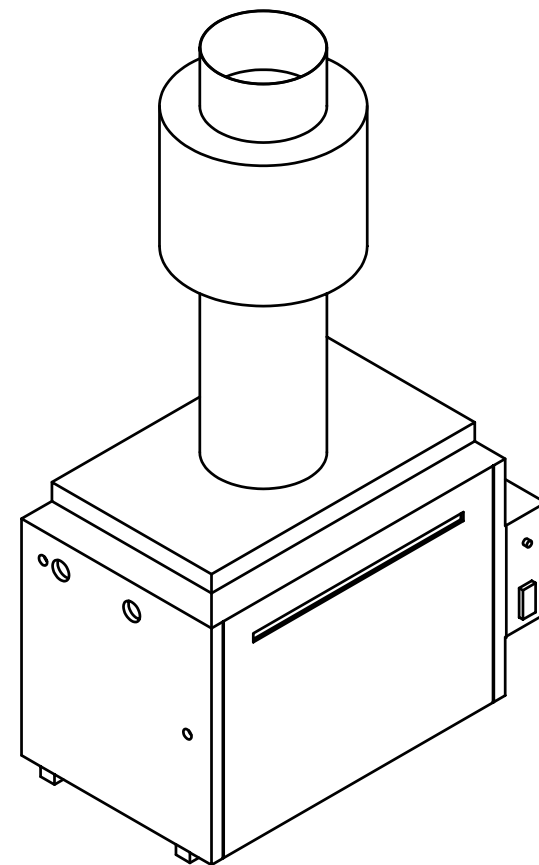

LEFT SIDE

FRONT

RAYPAK WATER HEATER OUTDOOR MODEL B0868/HWT