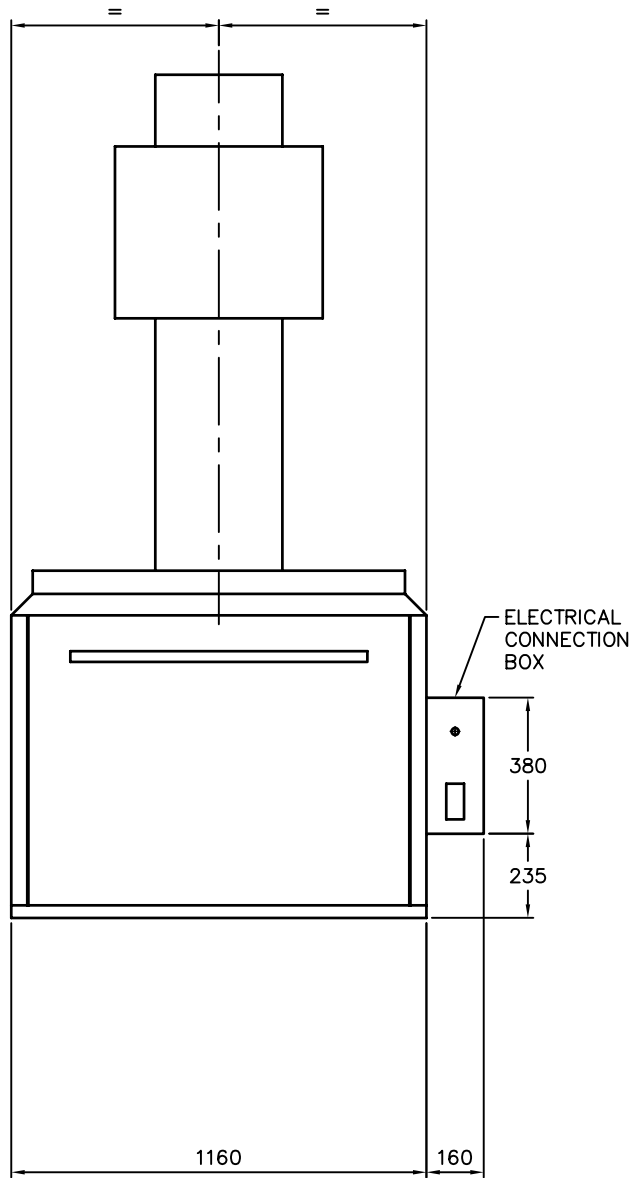

LEFT SIDE

FRONT

RAYPAK WATER HEATER OUTDOOR MODEL B0868/HWT